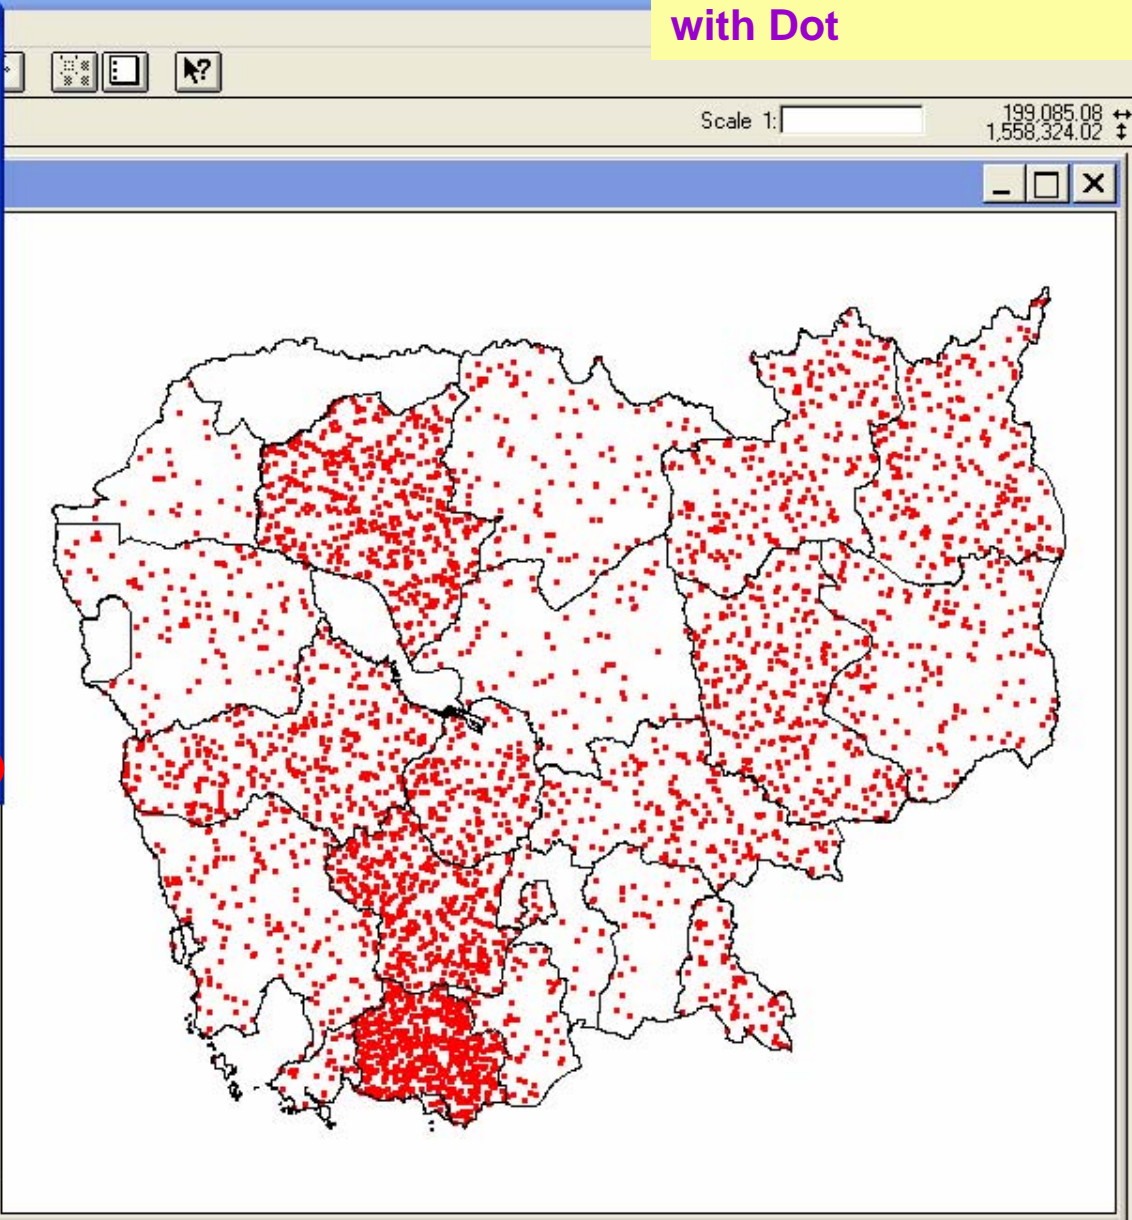

Dot Legend: 1 dot = 20.000000

Dot Symbol:

Background Symbol:

Null Symbol:

Advanced... Statistics... Undo **Apply** 3

Color selection palette with Custom... button

Table of contents:

Polygon		
Polygon		
Polygon		
Polygon		
Polygon		
Polygon		
Polygon		
Polygon		
Polygon		
Polygon	14	Prey Veang
Polygon	15	Pousat

Create Thematic map (Bar Chart)

: Select Legend Type with Chart

The screenshot shows the ArcView 3.1a Legend Editor window. The 'Theme' is 'Camb_prov.shp'. The 'Legend Type' is set to 'Chart'. The 'Fields' list includes Population, Case, Pf, Pv, and Death. The 'Symbols' list includes Case (blue square) and Pf (pink square). The 'Chart Type' is set to 'Bar Chart'. The 'Background Symbol' is set to pink. The 'Null Symbol' is set to a white square. The 'Apply' button is highlighted. The map window shows the resulting bar chart legend overlaid on a map of Cambodia.