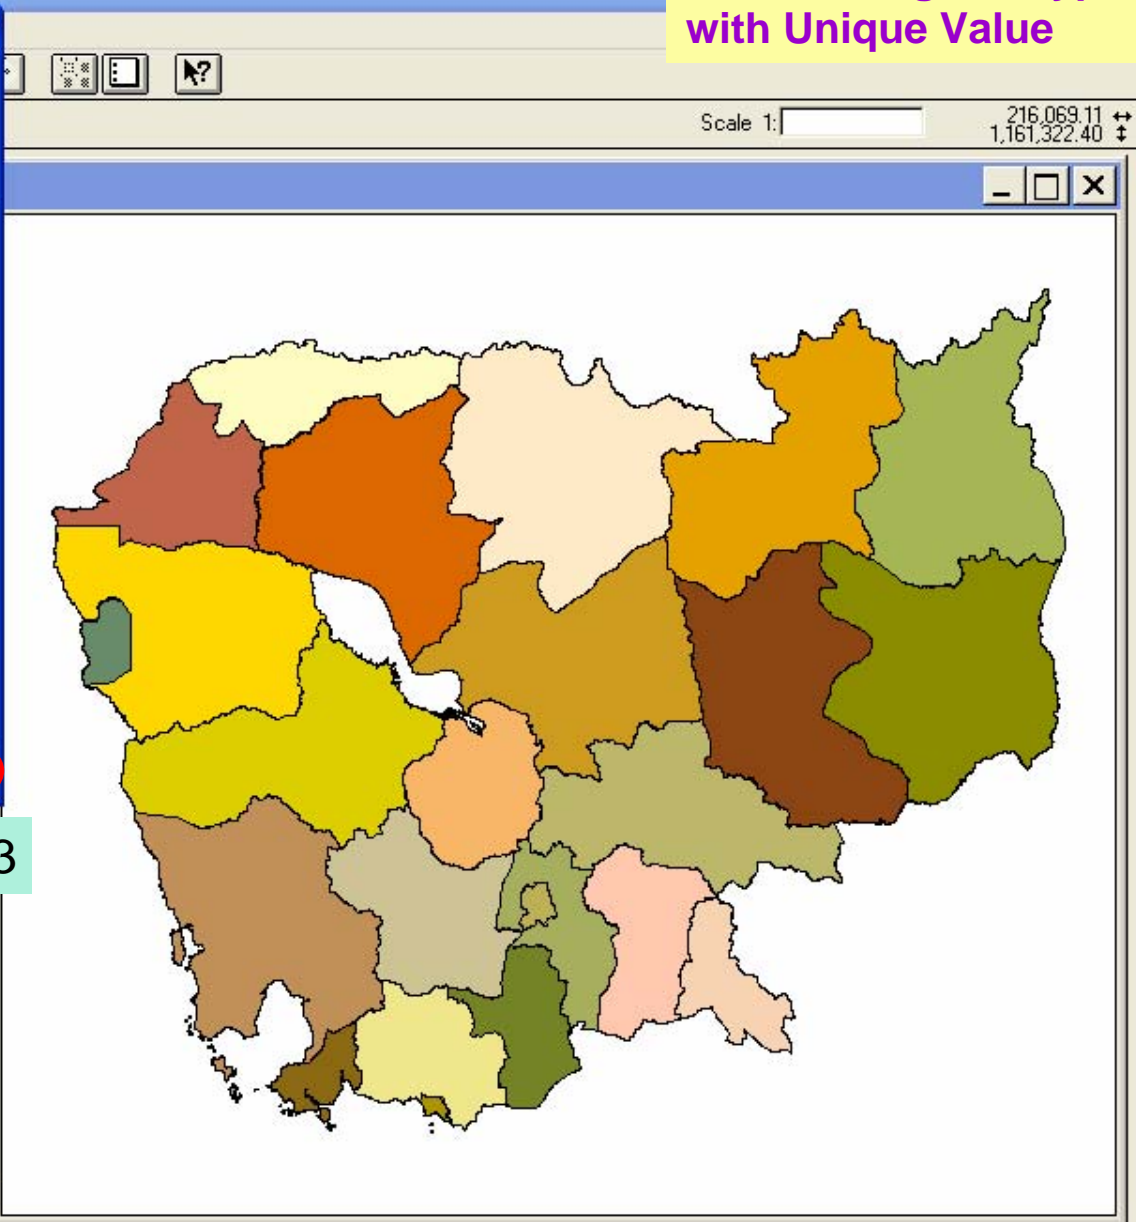

Create Thematic map (Unique Value)

: Select Legend Type with Unique Value

ArcView GIS 3.3

Legend Editor

Theme: Cambodia_96.shp

Legend Type: **Unique Value** (1)

Values Field: Provname

Sym (2)

Sym	Count
<None>	1
Provcode	1
Provname	1
Population	1
Case	1
Pf	1
Kampong Chhnang	1
Kampong Spueu	1
Kampong Thum	1
Kampot	1

Color Schemes: Bountiful Harvest

Apply (3)

Polygon	ID	Name
Polygon	04	Kampong Chhnang
Polygon	05	Kampong Spueu
Polygon	06	Kampong Thum
Polygon	07	Kampot
Polygon	08	Kandal
Polygon	09	Kaoh Kong
Polygon	10	Kracheh
Polygon	11	Mondol Kiri
Polygon	12	Phnom Penh
Polygon	13	Preah Vihear
Polygon	14	Prey Veang
Polygon	15	Pousat